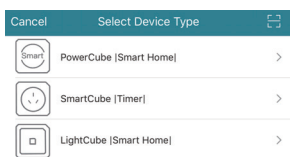

LightCube Original | SmartHome |

Voice and app controlled smart Lightbulb

Remote control your Light at home from anywhere

All SmartHome products can be controlled with the Allocacoc Smart app (downloadable from both the Apple and Android stores). This app can be used to control several of Allocacoc's | SmartHome | products simultaneously from a WiFi or mobile network environment.

Create a customized lighting schedule

Create a custom power-saving plan by using the count-down and timing switches within the app.

Fast sharing: quickly share your LightCube with others

You can easily share the LightCube with family members and friends.

Control by voice assistant and/or app

Compatible with smart assistants Alexa, Google Assistant and Tmall Genie.

Create different scenarios ("if this then that")

Add multiple devices to a scenario, and execute these scenarios with the click of a button. For example: switch the LightCube on when it is raining, or when the temperature exceeds a certain value.